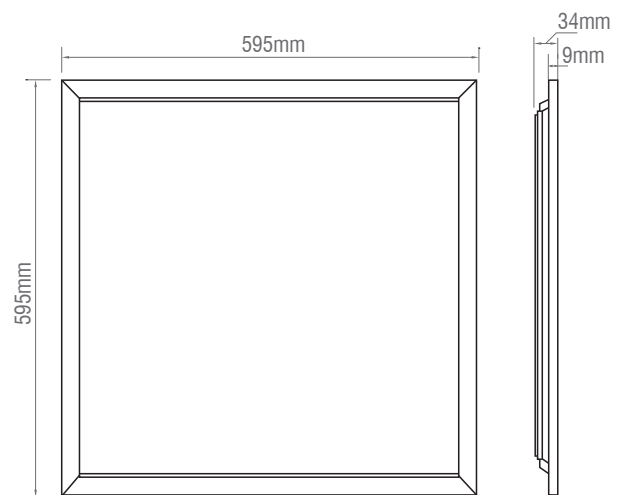

### SPEC DATA

Product Wattage:	40W
Product Lumen:	3700
Lumen/W:	93
Kelvin:	4000
Energy Rating:	A+ +
Dimmable:	No
Beam Angle:	120°
Operational Voltage:	27-42V
Power Factor:	> 0.9
CRI:	> 80
Lifetime (Hours):	50000
LED Type:	SMD
LED Brand:	San'an
SDCM:	≤4
Driver Type:	Constant Current 1000mA
Product Voltage:	220-240
Hertz:	50/60
Surge Protection (KV):	1
Operating Temp:	-10 to 40 Degree
IP Rating:	40
Product Weight (KG):	1.5
Class:	2